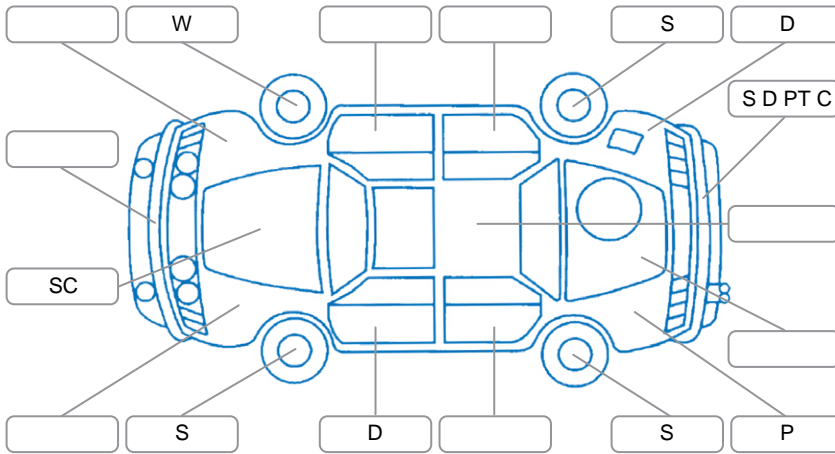

Report ID:	28,121,098	Version:	1
Created:	16 Apr 2026		

Make:	Toyota	Model:	Vanguard
Body Style:	Wagon	Year:	2008
Rego No.:	LAE652	Rego Expiry:	07 May 2026
WoF Expiry:	30 Oct 2026	Odometer:	247,757 Kms
Good No.:	28121098	VIN:	7AT0H65BX17185620
Next Service:	238000 kms	Service History:	No

Key
 S = Scratch R = Rust C = Crack * = Decals W = Significant scuffs
 D = Dent PT = Paint defect P = Pin dent SC = Stone Chips

Note: some defects and blemishes may not be displayed in the diagram

Body Inspection Comments

Headlights fading. Steering wheel wear. Rear tyres worn. Upper glovebox storage lid crack.

Conditions During Body Inspection: Dry

Under Carriage and Under Bonnet Inspection Comments

Engine oil level below minimum. Engine oil leaks. Front and rear brake pads low, approx 2mm. Front brake rotors lipped. LF bump stop perished.