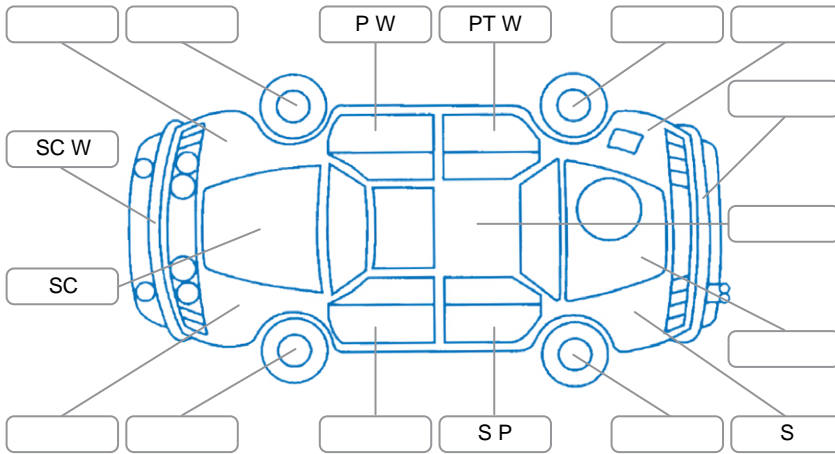

Report ID:	28,121,079	Version:	1
Created:	17 Apr 2026		

Make:	Volkswagen	Model:	Amarok
Body Style:	Utility	Year:	2016
Rego No.:	KFW152	Rego Expiry:	05 May 2026
WoF Expiry:	17 Oct 2026	Odometer:	210,687 Kms
Good No.:	28121079	VIN:	WV1ZZZ2HZGA022713
Next Service:	220600	Service History:	No

Key
 S = Scratch R = Rust C = Crack * = Decals W = Significant scuffs
 D = Dent PT = Paint defect P = Pin dent SC = Stone Chips

Note: some defects and blemishes may not be displayed in the diagram

Body Inspection Comments

Conditions During Body Inspection: Dry

Under Carriage and Under Bonnet Inspection Comments

Interior Comments

Seats:	Good
Carpets:	Good
Panels:	Good
Dashboard:	Good

General Comments

Road Conditions During Test Drive	Dry	
Engine Timing Mechanism	Timing Chain	
Evidence of Cam Belt Replacement	<input type="checkbox"/> Yes <input type="checkbox"/> No	Kms
Inspected by:	Alana Saunders	
Published by:	Alana Saunders	
Inspection Date:	17 Apr 2026	