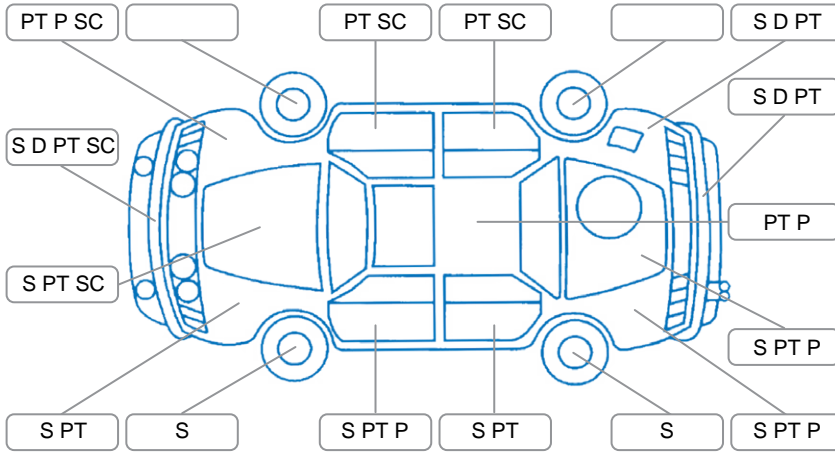

Report ID:	28,121,022	Version:	1
Created:	15 Apr 2026		

Make:	Mitsubishi	Model:	380
Body Style:	Sedan	Year:	2006
Rego No.:	MYC999	Rego Expiry:	20 Jun 2026
WoF Expiry:	15 Apr 2026	Odometer:	267,969 Kms
Good No.:	28121022	VIN:	6MMDB4D415T005200
Next Service:	Overdue.	Service History:	No

Key

S = Scratch R = Rust C = Crack * = Decals W = Significant scuffs
 D = Dent PT = Paint defect P = Pin dent SC = Stone Chips

Note: some defects and blemishes may not be displayed in the diagram

Body Inspection Comments

Conditions During Body Inspection	Dry
-----------------------------------	-----

Under Carriage and Under Bonnet Inspection Comments

Oil leaks.

Interior Comments

Seats:	Poor
Carpets:	Average
Panels:	Average
Dashboard:	Average