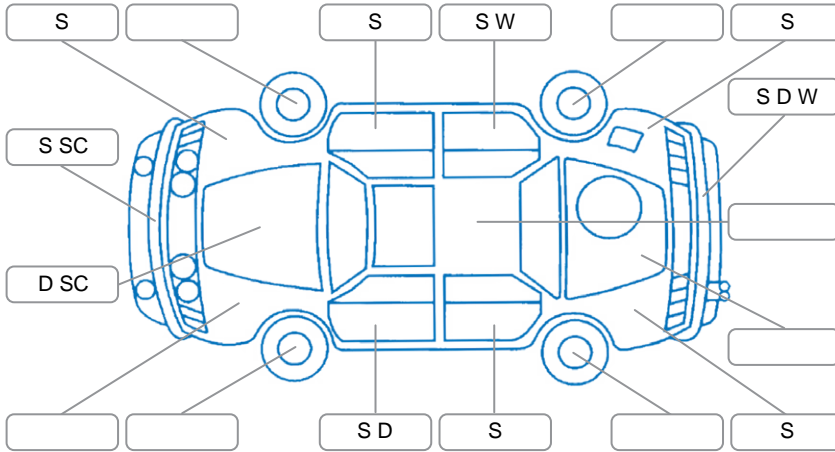

Report ID:	28,120,918	Version:	1
Created:	20 Apr 2026		

Make:	Nissan	Model:	Murano
Body Style:	Wagon	Year:	2005
Rego No.:	MFM11	Rego Expiry:	21 Jun 2026
WoF Expiry:	26 Nov 2026	Odometer:	169,635 Kms
Good No.:	28120918	VIN:	7AT0DH74X19003161
Next Service:	167,630	Service History:	No

Key

S = Scratch R = Rust C = Crack * = Decals W = Significant scuffs
 D = Dent PT = Paint defect P = Pin dent SC = Stone Chips

Note: some defects and blemishes may not be displayed in the diagram

Body Inspection Comments

Headlights faded.

Conditions During Body Inspection

Dry

Under Carriage and Under Bonnet Inspection Comments

Battery tested weak. Brake pads getting low.

Interior Comments

Seats:	drivers seat excessive movement.
Carpets:	Average
Panels:	scuffs.
Dashboard:	dent and crack on dashboard.