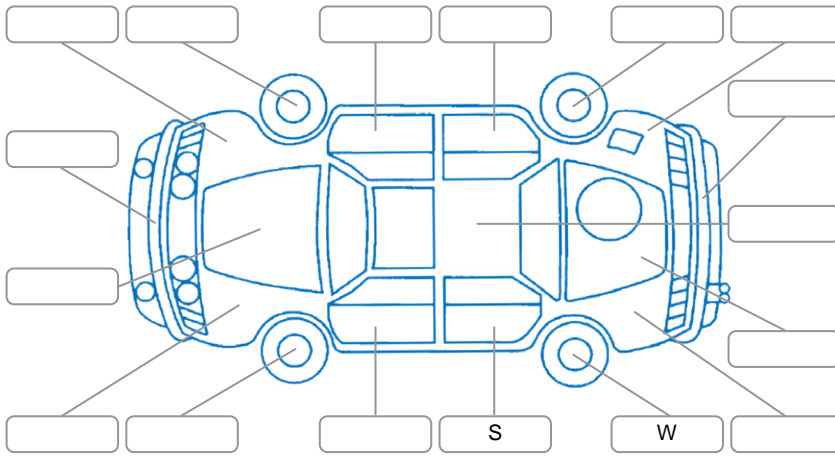

Report ID:	28,120,902	Version:	17
Created:	27 May 2026		

Make:	Suzuki	Model:	Swift
Body Style:	Hatchback	Year:	2020
Rego No.:	MZK572	Rego Expiry:	29 Jul 2026
WoF Expiry:	30 Apr 2027	Odometer:	37,177 Kms
Good No.:	28120902	VIN:	JSAAZCA3S00403126
Next Service:	45000	Service History:	Yes

Key
 S = Scratch R = Rust C = Crack * = Decals W = Significant scuffs
 D = Dent PT = Paint defect P = Pin dent SC = Stone Chips

Note: some defects and blemishes may not be displayed in the diagram

Body Inspection Comments

Conditions During Body Inspection: Dry

Under Carriage and Under Bonnet Inspection Comments

Interior Comments

Seats:	Good
Carpets:	Good
Panels:	Good
Dashboard:	Good

General Comments

Road Conditions During Test Drive	Dry
Engine Timing Mechanism	Timing Chain
Evidence of Cam Belt Replacement	<input type="checkbox"/> Yes <input type="checkbox"/> No Kms
Inspected by:	Alana Saunders
Published by:	Chad Nicholas
Inspection Date:	17 Apr 2026