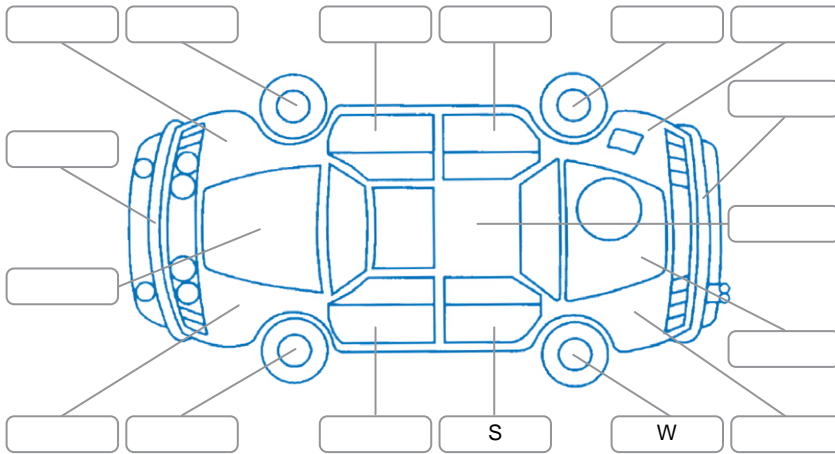

Report ID:	28,120,902	Version:	1
Created:	17 Apr 2026		

Make:	Suzuki	Model:	Swift
Body Style:	Hatchback	Year:	2020
Rego No.:	MZK572	Rego Expiry:	29 Jul 2026
WoF Expiry:	17 May 2026	Odometer:	37,177 Kms
Good No.:	28120902	VIN:	JSAAZCA3S00403126
Next Service:	45000	Service History:	Yes

Key
 S = Scratch R = Rust C = Crack * = Decals W = Significant scuffs
 D = Dent PT = Paint defect P = Pin dent SC = Stone Chips

Note: some defects and blemishes may not be displayed in the diagram

Body Inspection Comments

Conditions During Body Inspection: Wet Dry

Under Carriage and Under Bonnet Inspection Comments

Interior Comments

Seats:	Good
Carpets:	Good
Panels:	Good
Dashboard:	Good

General Comments

Road Conditions During Test Drive	Dry		
Engine Timing Mechanism	Timing Chain		
Evidence of Cam Belt Replacement	<input type="checkbox"/> Yes	<input type="checkbox"/> No	Kms
Inspected by:	Alana Saunders		
Published by:	Alana Saunders		
Inspection Date:	17 Apr 2026		