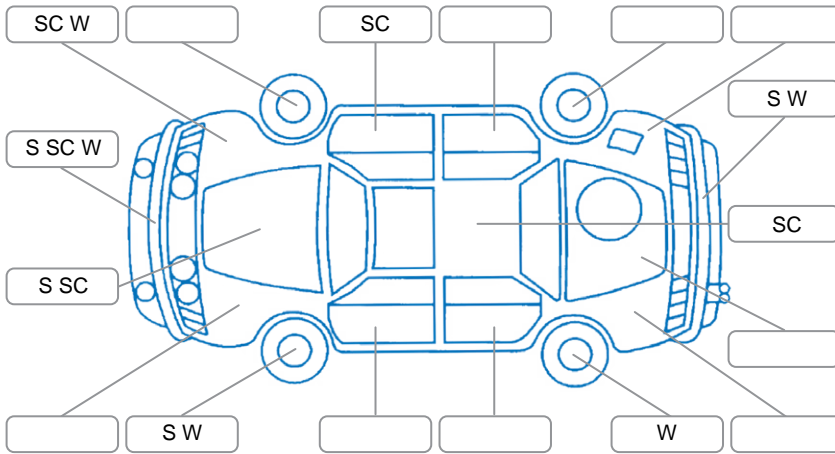

Report ID:	28,120,885	Version:	2
Created:	29 Apr 2026		

Make:	Ford	Model:	Escape
Body Style:	SUV	Year:	2019
Rego No.:	MDD260	Rego Expiry:	02 Aug 2026
WoF Expiry:		Odometer:	158,853 Kms
Good No.:	28120885	VIN:	WF0AXXWPMACK17137
Next Service:	168000	Service History:	No

Key
 S = Scratch R = Rust C = Crack * = Decals W = Significant scuffs
 D = Dent PT = Paint defect P = Pin dent SC = Stone Chips

Note: some defects and blemishes may not be displayed in the diagram

Body Inspection Comments