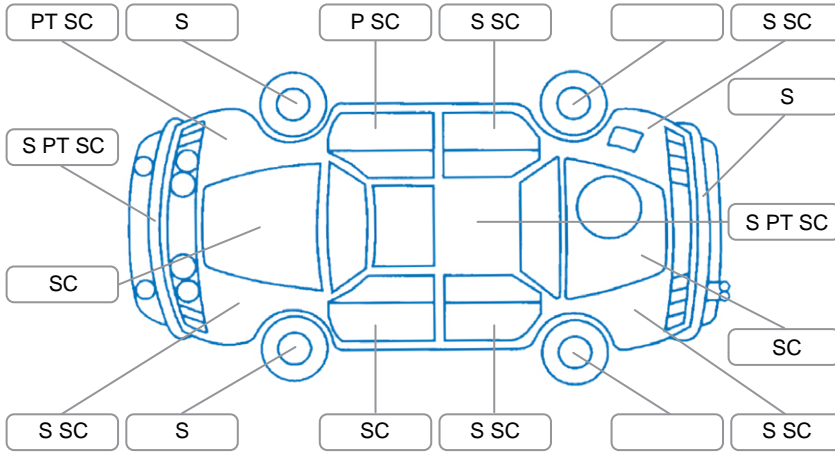

Report ID:	28,120,788	Version:	1
Created:	23 Apr 2026		

Make:	Toyota	Model:	Landcruiser Prado
Body Style:	SUV	Year:	2001
Rego No.:	ADK833	Rego Expiry:	12 Jul 2026
WoF Expiry:	30 Jul 2026	Odometer:	232,756 Kms
Good No.:	28120788	VIN:	JTEBN95J300084133
Next Service:	Unknown	Service History:	No

Key

S = Scratch R = Rust C = Crack * = Decals W = Significant scuffs
 D = Dent PT = Paint defect P = Pin dent SC = Stone Chips

Note: some defects and blemishes may not be displayed in the diagram

Body Inspection Comments

Stone chips in windscreen.
 LR reflector cracked.

Conditions During Body Inspection Dry

Under Carriage and Under Bonnet Inspection Comments

Engine oil leak.

Interior Comments

Seats:	Good
Carpets:	Good
Panels:	Good
Dashboard:	Average, Steering wheel worn