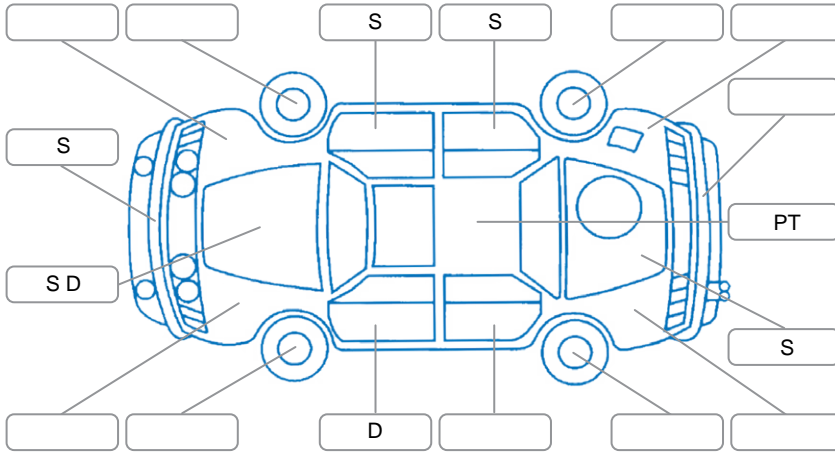

Key

S = Scratch R = Rust C = Crack * = Decals W = Significant scuffs
 D = Dent PT = Paint defect P = Pin dent SC = Stone Chips

Note: some defects and blemishes may not be displayed in the diagram

Body Inspection Comments

RR reflector cracked
 Windscreen stone chip cracked

Conditions During Body Inspection Dry

Under Carriage and Under Bonnet Inspection Comments

4wd
 Engine oil seepage

Interior Comments

Seats:	FR seat base pad torn
Carpets:	Good
Panels:	Good
Dashboard:	Good