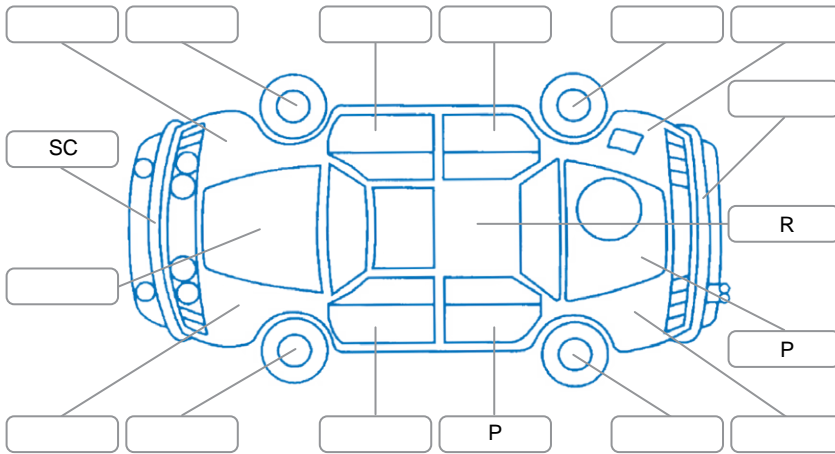

Key
 S = Scratch R = Rust C = Crack * = Decals W = Significant scuffs
 D = Dent PT = Paint defect P = Pin dent SC = Stone Chips

Note: some defects and blemishes may not be displayed in the diagram

Body Inspection Comments

Windscreen stone chips

Conditions During Body Inspection

Dry

Under Carriage and Under Bonnet Inspection Comments

Both sills pin dent

Interior Comments

Seats:	Good
Carpets:	Good
Panels:	Good
Dashboard:	Good

General Comments