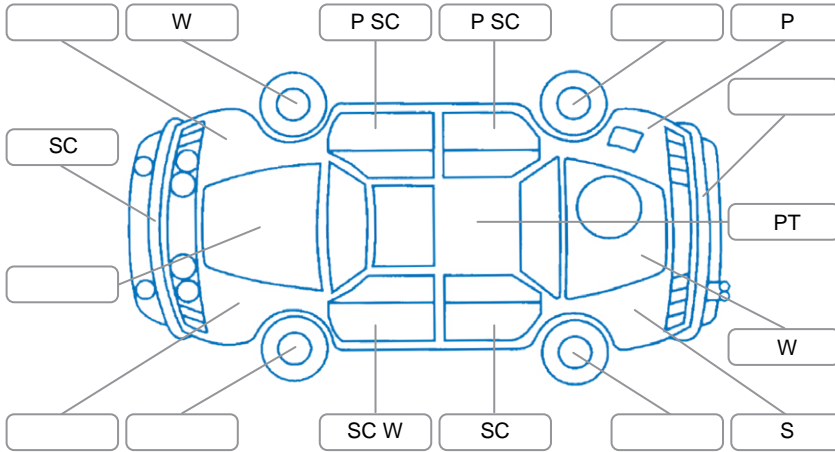

Report ID:	28,120,412	Version:	6
Created:	25 May 2026		

Make:	Ford	Model:	Territory
Body Style:	SUV	Year:	2011
Rego No.:	GEN663	Rego Expiry:	20 May 2026
WoF Expiry:	04 May 2027	Odometer:	155,618 Kms
Good No.:	28120412	VIN:	6FPAAAJGATBJ49667
Next Service:	161,500kms	Service History:	Yes

Key
 S = Scratch R = Rust C = Crack * = Decals W = Significant scuffs
 D = Dent PT = Paint defect P = Pin dent SC = Stone Chips

Note: some defects and blemishes may not be displayed in the diagram

Body Inspection Comments

General Comments

Service history to 2015 only.
 7 seater 2WD diesel auto SUV.

Road Conditions During Test Drive	Dry		
Engine Timing Mechanism	Timing Chain		
Evidence of Cam Belt Replacement	<input type="checkbox"/> Yes	<input type="checkbox"/> No	Kms
Inspected by:	Daryll Timms		
Published by:	Rob Burns		
Inspection Date:	15 Apr 2026		