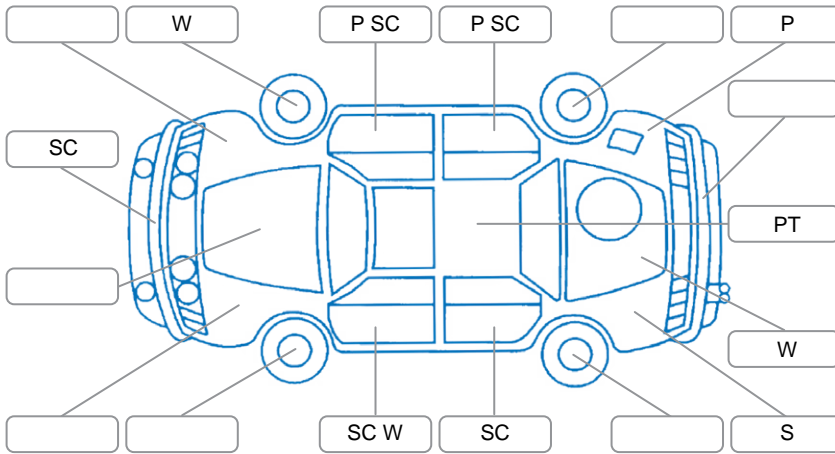

Report ID:	28,120,412	Version:	5
Created:	23 Apr 2026		

Make:	Ford	Model:	Territory
Body Style:	SUV	Year:	2011
Rego No.:	GEN663	Rego Expiry:	20 May 2026
WoF Expiry:	04 May 2027	Odometer:	155,618 Kms
Good No.:	28120412	VIN:	6FPAAAJGATBJ49667
Next Service:	161,500kms	Service History:	Yes

Key
 S = Scratch R = Rust C = Crack * = Decals W = Significant scuffs
 D = Dent PT = Paint defect P = Pin dent SC = Stone Chips

Note: some defects and blemishes may not be displayed in the diagram

Body Inspection Comments