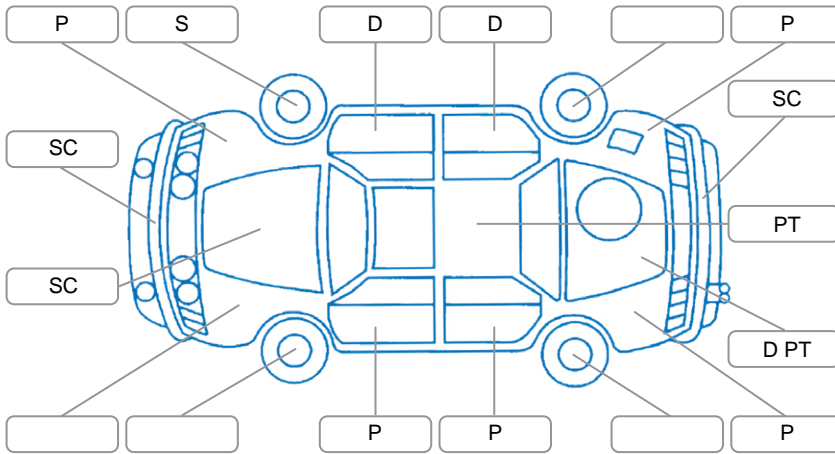

Key

S = Scratch R = Rust C = Crack * = Decals W = Significant scuffs
 D = Dent PT = Paint defect P = Pin dent SC = Stone Chips

Note: some defects and blemishes may not be displayed in the diagram

Body Inspection Comments

Conditions During Body Inspection: Dry

Under Carriage and Under Bonnet Inspection Comments

Interior Comments

Seats:	Good
Carpets:	Good
Panels:	Good
Dashboard:	Good

General Comments

Road Conditions During Test Drive	Dry	
Engine Timing Mechanism	Timing Chain	
Evidence of Cam Belt Replacement	<input type="checkbox"/> Yes <input type="checkbox"/> No	Kms
Inspected by:	LukaAjitvan Woerden	
Published by:	Tessa Bagrie	
Inspection Date:	15 Apr 2026	