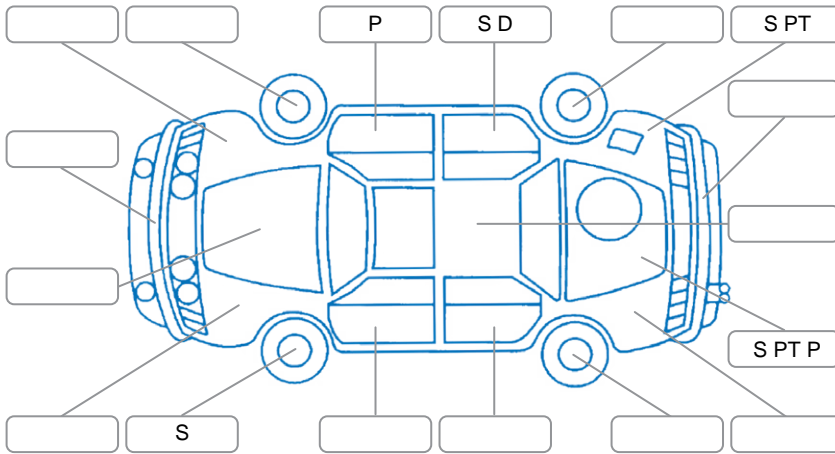

Report ID:	28,120,340	Version:	2
Created:	16 Apr 2026		

Make:	KIA	Model:	Stonic
Body Style:	SUV	Year:	2021
Rego No.:	NTM75	Rego Expiry:	17 Jun 2026
WoF Expiry:	29 Apr 2027	Odometer:	23,200 Kms
Good No.:	28120340	VIN:	KNADA814MN6585814
Next Service:	31867 kms	Service History:	No

**Key**  
 S = Scratch    R = Rust    C = Crack    \* = Decals    W = Significant scuffs  
 D = Dent    PT = Paint defect    P = Pin dent    SC = Stone Chips

Note: some defects and blemishes may not be displayed in the diagram