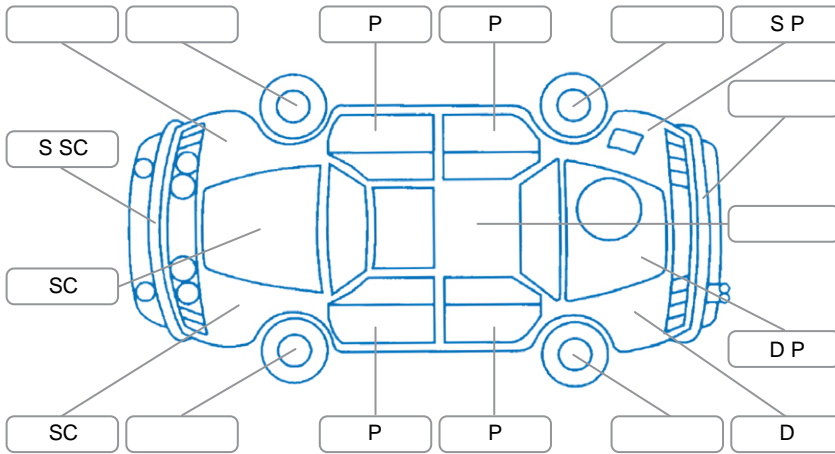

Report ID:	28,120,338	Version:	5
Created:	20 Apr 2026		

Make:	Mazda	Model:	Bounty
Body Style:	Utility	Year:	2000
Rego No.:	QGF553	Rego Expiry:	06 Jun 2026
WoF Expiry:	19 Feb 2027	Odometer:	305,957 Kms
Good No.:	28120338	VIN:	MMOUNYOW100141505
Next Service:	Done @ 304,380kms	Service History:	No

**Key**  
 S = Scratch    R = Rust    C = Crack    \* = Decals    W = Significant scuffs  
 D = Dent    PT = Paint defect    P = Pin dent    SC = Stone Chips

Note: some defects and blemishes may not be displayed in the diagram