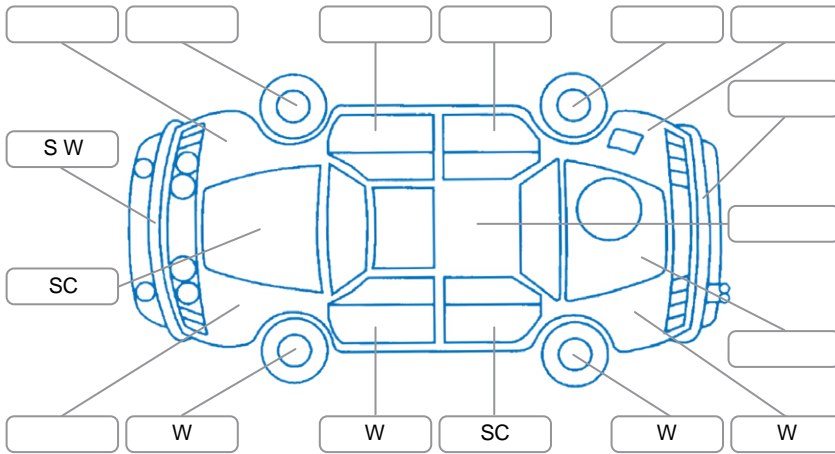

Report ID:	28,120,301	Version:	2
Created:	23 Apr 2026		

Make:	Mazda	Model:	Mazda2
Body Style:	Hatchback	Year:	2011
Rego No.:	FUT834	Rego Expiry:	03 Aug 2026
WoF Expiry:	05 May 2027	Odometer:	33,820 Kms
Good No.:	28120301	VIN:	MMODE10Y100149537
Next Service:	43800	Service History:	Yes

### Key

S = Scratch    R = Rust    C = Crack    \* = Decals    W = Significant scuffs  
 D = Dent    PT = Paint defect    P = Pin dent    SC = Stone Chips

Note: some defects and blemishes may not be displayed in the diagram