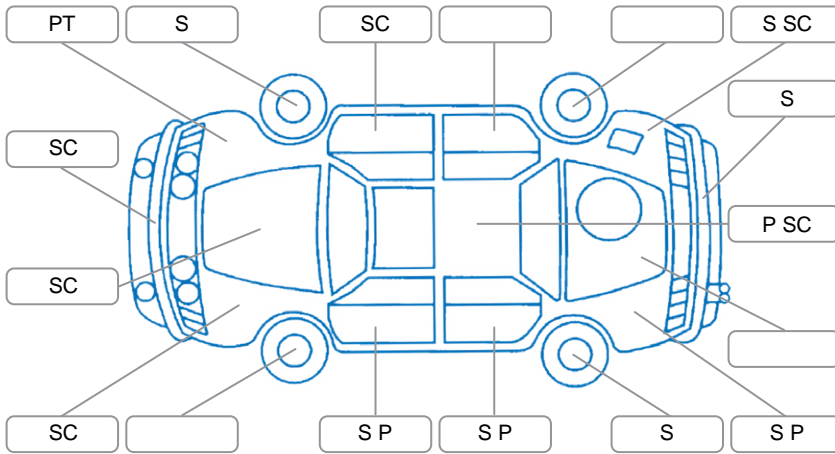

Report ID:	28,120,289	Version:	4
Created:	04 May 2026		

Make:	Toyota	Model:	Avensis
Body Style:	Wagon	Year:	2011
Rego No.:	PYZ363	Rego Expiry:	17 Aug 2026
WoF Expiry:	07 May 2027	Odometer:	111,398 Kms
Good No.:	28120289	VIN:	7AT0H63MX23002643
Next Service:	120,509 Kms	Service History:	No

Key

S = Scratch R = Rust C = Crack * = Decals W = Significant scuffs
 D = Dent PT = Paint defect P = Pin dent SC = Stone Chips

Note: some defects and blemishes may not be displayed in the diagram

Body Inspection Comments

Conditions During Body Inspection: Dry

Under Carriage and Under Bonnet Inspection Comments

Interior Comments

Seats:	Average
Carpets:	Average
Panels:	Average
Dashboard:	Average

General Comments

Tyre repair kit insted of spear wheel.