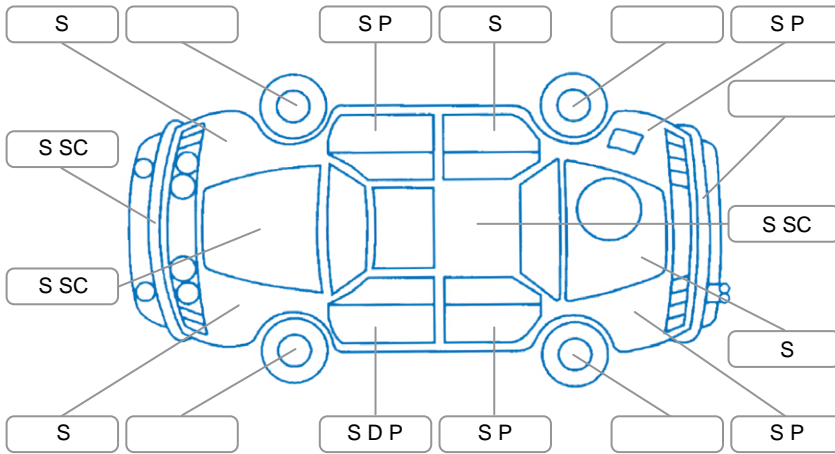

Report ID:	28,120,270	Version:	1
Created:	08 May 2026		

Make:	Ford	Model:	Mondeo
Body Style:	Wagon	Year:	2019
Rego No.:	MGK707	Rego Expiry:	10 Jul 2025
WoF Expiry:	21 May 2027	Odometer:	177,356 Kms
Good No.:	28120270	VIN:	WF0FXXWPCFJG53889
Next Service:	195000	Service History:	No

Key
 S = Scratch R = Rust C = Crack * = Decals W = Significant scuffs
 D = Dent PT = Paint defect P = Pin dent SC = Stone Chips

Note: some defects and blemishes may not be displayed in the diagram

Body Inspection Comments

General Comments

Rough cold start, rough idle.

Road Conditions During Test Drive	Wet
Engine Timing Mechanism	Timing Chain
Evidence of Cam Belt Replacement	<input type="checkbox"/> Yes <input type="checkbox"/> No Kms
Inspected by:	Darren Beban
Published by:	Samuel Weir
Inspection Date:	18 Apr 2026