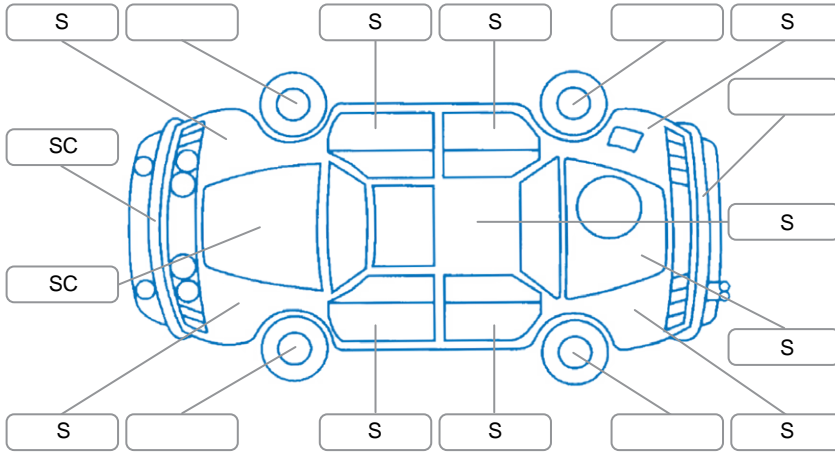

Report ID:	28,120,270	Version:	4
Created:	24 Jun 2026		

Make:	Ford	Model:	Mondeo
Body Style:	Wagon	Year:	2019
Rego No.:	MGK707	Rego Expiry:	23 Jul 2026
WoF Expiry:	21 May 2027	Odometer:	177,364 Kms
Good No.:	28120270	VIN:	WF0FXXWPCFJG53889
Next Service:	195000	Service History:	No

### Key

S = Scratch    R = Rust    C = Crack    \* = Decals    W = Significant scuffs  
 D = Dent    PT = Paint defect    P = Pin dent    SC = Stone Chips

Note: some defects and blemishes may not be displayed in the diagram