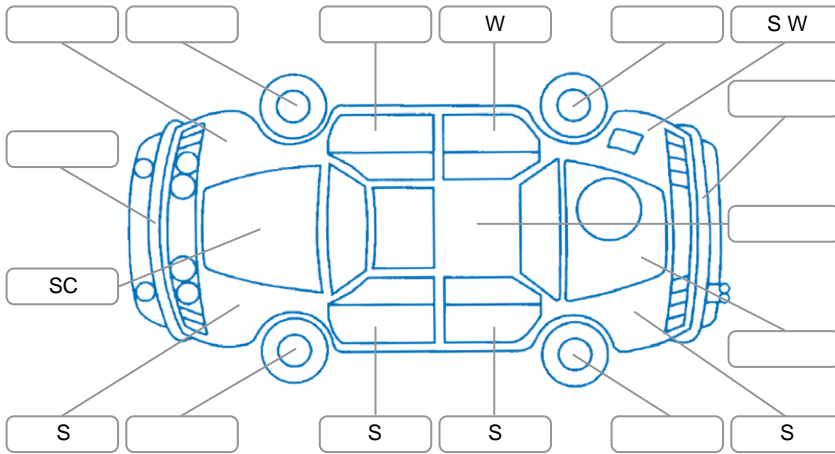

Report ID:	28,120,197	Version:	2
Created:	20 Apr 2026		

Make:	Subaru	Model:	Impreza
Body Style:	Sedan	Year:	2013
Rego No.:	PNK631	Rego Expiry:	12 Oct 2026
WoF Expiry:	21 Jul 2026	Odometer:	95,471 Kms
Good No.:	28120197	VIN:	7AT0GF09X21334038
Next Service:	103000	Service History:	No

**Key**  
 S = Scratch    R = Rust    C = Crack    \* = Decals    W = Significant scuffs  
 D = Dent    PT = Paint defect    P = Pin dent    SC = Stone Chips

Note: some defects and blemishes may not be displayed in the diagram