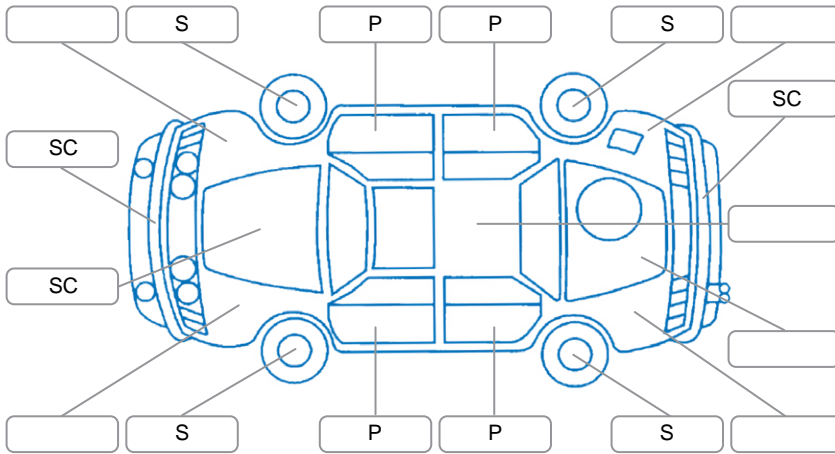

Key

S = Scratch R = Rust C = Crack * = Decals W = Significant scuffs
 D = Dent PT = Paint defect P = Pin dent SC = Stone Chips

Note: some defects and blemishes may not be displayed in the diagram

Body Inspection Comments

Conditions During Body Inspection: Dry

Under Carriage and Under Bonnet Inspection Comments

Oil leaks.

Interior Comments

Seats:	Good
Carpets:	Good
Panels:	Good
Dashboard:	Good

General Comments

Suspension Knock