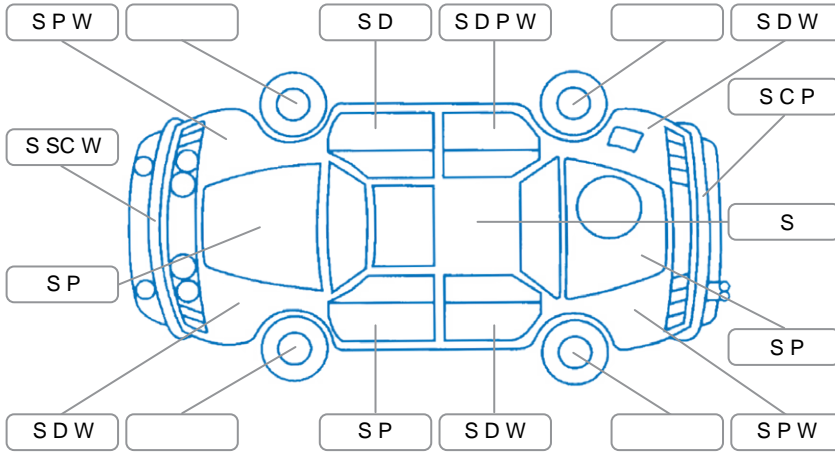

Report ID:	28,119,950	Version:	2
Created:	01 May 2026		

Make:	Holden	Model:	Commodore
Body Style:	Wagon	Year:	2011
Rego No.:	GDD573	Rego Expiry:	13 Jun 2026
WoF Expiry:	02 Apr 2027	Odometer:	163,428 Kms
Good No.:	28119950	VIN:	6G1EK8E39CL607014
Next Service:	178000	Service History:	No

Key

S = Scratch R = Rust C = Crack * = Decals W = Significant scuffs
 D = Dent PT = Paint defect P = Pin dent SC = Stone Chips

Note: some defects and blemishes may not be displayed in the diagram

Body Inspection Comments