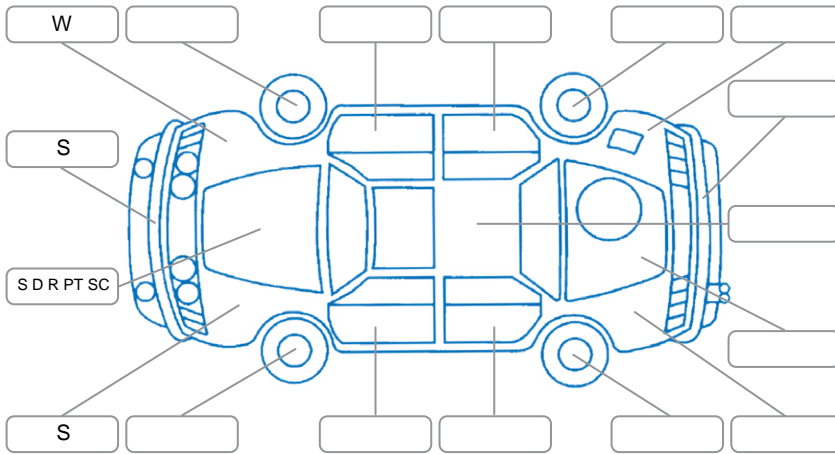

Report ID:	28,119,921	Version:	1
Created:	16 Apr 2026		

Make:	Ford	Model:	Falcon
Body Style:	Sedan	Year:	2010
Rego No.:	FLB655	Rego Expiry:	05 Feb 2026
WoF Expiry:	30 Jul 2026	Odometer:	145,848 Kms
Good No.:	28119921	VIN:	6FPAAAJGSWAL88423
Next Service:	153000	Service History:	No

Key

S = Scratch R = Rust C = Crack * = Decals W = Significant scuffs
 D = Dent PT = Paint defect P = Pin dent SC = Stone Chips

Note: some defects and blemishes may not be displayed in the diagram

Body Inspection Comments

Surface rust top rail corner areas and under battery
 Right wing mirror damage

Conditions During Body Inspection Dry

Under Carriage and Under Bonnet Inspection Comments

Power steering oil leaks

Interior Comments