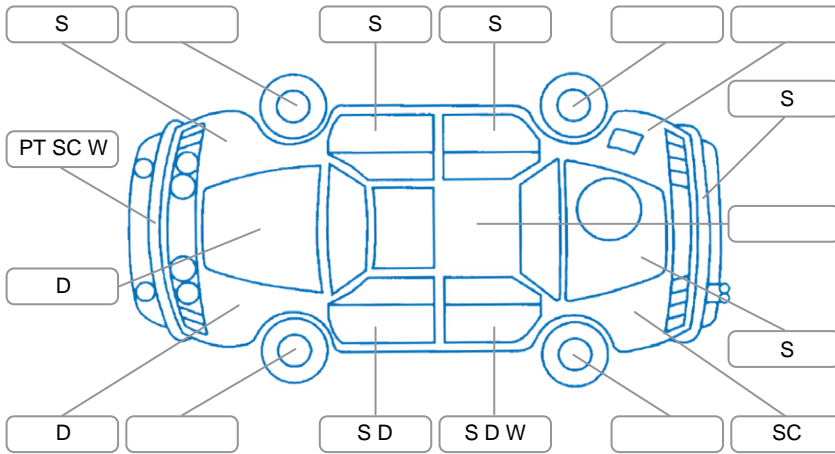

Report ID:	28,119,834	Version:	2
Created:	30 Apr 2026		

Make:	Ssangyong	Model:	Korando
Body Style:	SUV	Year:	2015
Rego No.:	HYP809	Rego Expiry:	11 Aug 2026
WoF Expiry:	28 Apr 2027	Odometer:	172,370 Kms
Good No.:	28119834	VIN:	KPTB0A18SEP197081
Next Service:	182,400	Service History:	No

**Key**

S = Scratch    R = Rust    C = Crack    \* = Decals    W = Significant scuffs  
 D = Dent    PT = Paint defect    P = Pin dent    SC = Stone Chips

Note: some defects and blemishes may not be displayed in the diagram