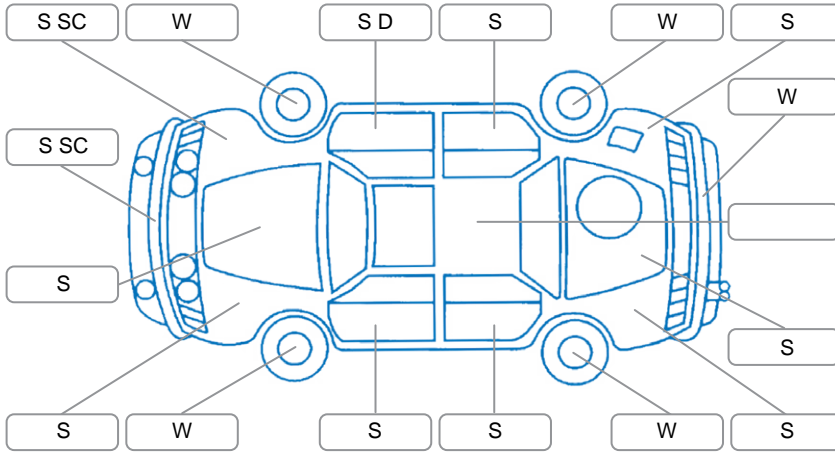

Report ID:	28,119,691	Version:	2
Created:	24 Apr 2026		

Make:	Jeep	Model:	Renegade
Body Style:	SUV	Year:	2017
Rego No.:	KNN431	Rego Expiry:	27 Dec 2026
WoF Expiry:	27 Apr 2027	Odometer:	127,144 Kms
Good No.:	28119691	VIN:	1C4BU0000GPD33011
Next Service:	135946km	Service History:	No

Key
 S = Scratch R = Rust C = Crack * = Decals W = Significant scuffs
 D = Dent PT = Paint defect P = Pin dent SC = Stone Chips

Note: some defects and blemishes may not be displayed in the diagram

Body Inspection Comments

Conditions During Body Inspection: Dry

Under Carriage and Under Bonnet Inspection Comments

Interior Comments

Seats:	Good
Carpets:	Good
Panels:	Good
Dashboard:	Good

General Comments

Vehicle drove well.

Road Conditions During Test Drive	Dry
Engine Timing Mechanism	Timing Chain
Evidence of Cam Belt Replacement	<input type="checkbox"/> Yes <input type="checkbox"/> No Kms
Inspected by:	Jayden Roxburgh
Published by:	Jayden Roxburgh
Inspection Date:	24 Apr 2026