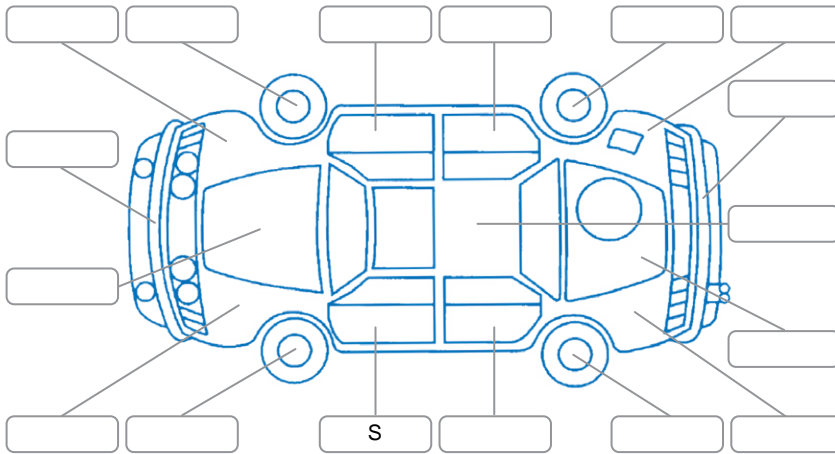

Report ID:	28,119,529	Version:	1
Created:	15 Apr 2026		

Make:	Land Rover	Model:	Defender
Body Style:	SUV	Year:	2022
Rego No.:	PMF302	Rego Expiry:	21 Jun 2026
WoF Expiry:	09 Apr 2027	Odometer:	137,499 Kms
Good No.:	28119529	VIN:	SALEA7AW1P2137311
Next Service:	168,000 kms	Service History:	Yes

**Key**

S = Scratch    R = Rust    C = Crack    \* = Decals    W = Significant scuffs  
 D = Dent    PT = Paint defect    P = Pin dent    SC = Stone Chips

Note: some defects and blemishes may not be displayed in the diagram