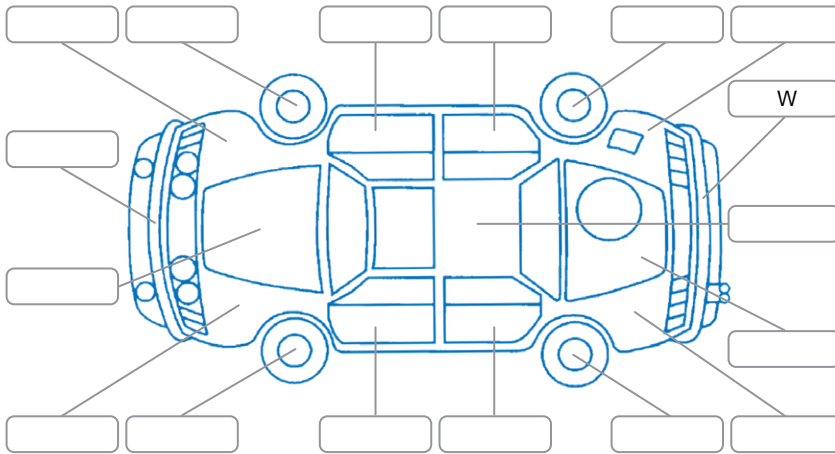

Report ID:	28,119,435	Version:	1
Created:	20 Apr 2026		

Make:	KIA	Model:	Seltos
Body Style:	SUV	Year:	2024
Rego No.:	QMS136	Rego Expiry:	14 Jun 2026
WoF Expiry:	07 Mar 2027	Odometer:	8,923 Kms
Good No.:	28119435	VIN:	KNAEP81ATR7620552
Next Service:	19000	Service History:	Yes

Key

S = Scratch R = Rust C = Crack * = Decals W = Significant scuffs
 D = Dent PT = Paint defect P = Pin dent SC = Stone Chips

Note: some defects and blemishes may not be displayed in the diagram

Body Inspection Comments