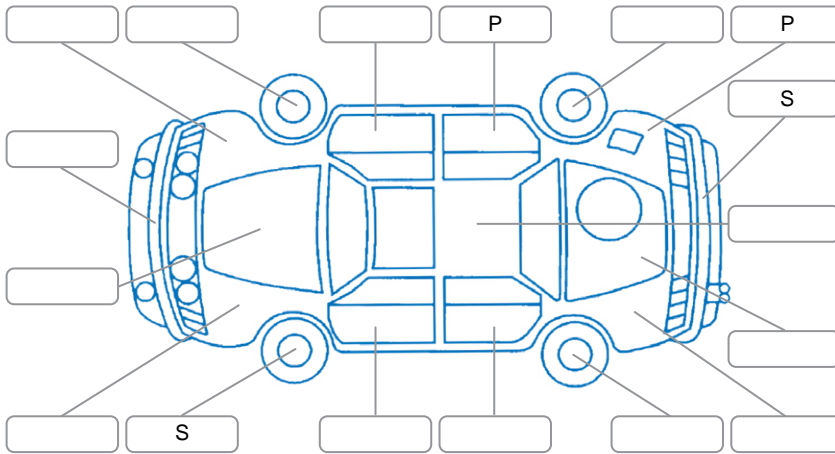

Report ID:	28,119,398	Version:	2
Created:	17 Apr 2026		

Make:	Suzuki	Model:	Swift
Body Style:	Wagon	Year:	2006
Rego No.:	HAE104	Rego Expiry:	16 Apr 2026
WoF Expiry:	06 Oct 2026	Odometer:	126,715 Kms
Good No.:	28119398	VIN:	7AT0GK0CX13151973
Next Service:	134,554kms	Service History:	No

Key
 S = Scratch R = Rust C = Crack * = Decals W = Significant scuffs
 D = Dent PT = Paint defect P = Pin dent SC = Stone Chips

Note: some defects and blemishes may not be displayed in the diagram

Body Inspection Comments

Conditions During Body Inspection: Dry

Under Carriage and Under Bonnet Inspection Comments

Interior Comments

Seats:	Good
Carpets:	Good
Panels:	Good
Dashboard:	Good

General Comments

Road Conditions During Test Drive	Dry	
Engine Timing Mechanism	Timing Chain	
Evidence of Cam Belt Replacement	<input type="checkbox"/> Yes <input type="checkbox"/> No	Kms
Inspected by:	LukaAjitvan Woerden	
Published by:	LukaAjitvan Woerden	
Inspection Date:	17 Apr 2026	