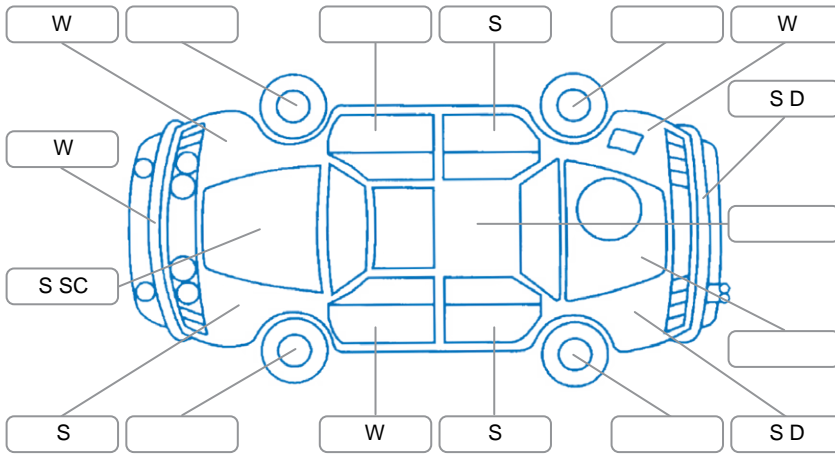

Report ID:	28,119,333	Version:	2
Created:	28 Apr 2026		

Make:	Toyota	Model:	Vitz
Body Style:	Hatchback	Year:	2015
Rego No.:	QWS894	Rego Expiry:	29 Oct 2026
WoF Expiry:	12 May 2027	Odometer:	55,595 Kms
Good No.:	28119333	VIN:	7AT0H63EX24213880
Next Service:	65,500km	Service History:	Yes

Key
 S = Scratch R = Rust C = Crack * = Decals W = Significant scuffs
 D = Dent PT = Paint defect P = Pin dent SC = Stone Chips

Note: some defects and blemishes may not be displayed in the diagram

Body Inspection Comments