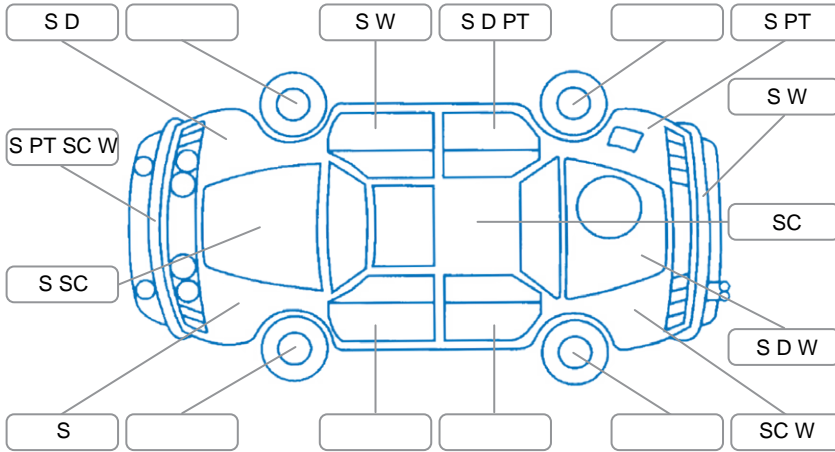

Report ID:	28,119,253	Version:	4
Created:	30 Apr 2026		

Make:	Toyota	Model:	Hilux
Body Style:	Utility	Year:	2017
Rego No.:	KPW396	Rego Expiry:	22 Oct 2026
WoF Expiry:	13 Oct 2026	Odometer:	226,742 Kms
Good No.:	28119253	VIN:	MROJA3CD000090589
Next Service:	238,000km	Service History:	No

### Key

S = Scratch    R = Rust    C = Crack    \* = Decals    W = Significant scuffs  
 D = Dent    PT = Paint defect    P = Pin dent    SC = Stone Chips

Note: some defects and blemishes may not be displayed in the diagram