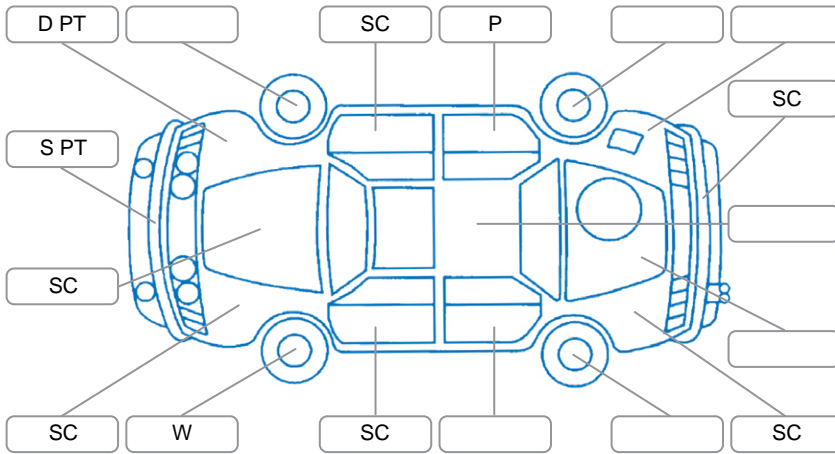

Key
 S = Scratch R = Rust C = Crack * = Decals W = Significant scuffs
 D = Dent PT = Paint defect P = Pin dent SC = Stone Chips

Note: some defects and blemishes may not be displayed in the diagram

Body Inspection Comments

Drivers door seal damaged.

Conditions During Body Inspection

Wet

Under Carriage and Under Bonnet Inspection Comments

Engine oil leaks.

Interior Comments

Seats:	Average
Carpets:	Average
Panels:	Interior mirror loose.
Dashboard:	Average