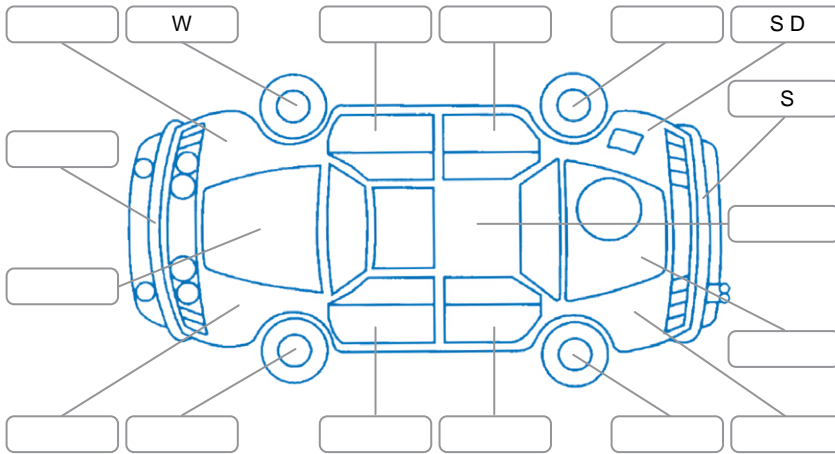

Make:	KIA	Model:	Sportage
Body Style:	SUV	Year:	2018
Rego No.:	LWN452	Rego Expiry:	27 Dec 2026
WoF Expiry:	19 Dec 2026	Odometer:	104,682 Kms
Good No.:	28119207	VIN:	KNAPM81AMK7557790
Next Service:	114,909 kms	Service History:	No

**Key**  
 S = Scratch    R = Rust    C = Crack    \* = Decals    W = Significant scuffs  
 D = Dent    PT = Paint defect    P = Pin dent    SC = Stone Chips

Note: some defects and blemishes may not be displayed in the diagram