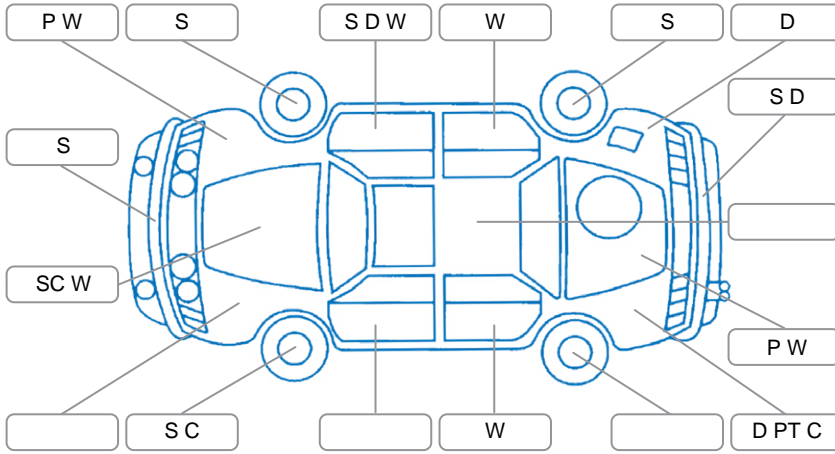

**Key**

S = Scratch    R = Rust    C = Crack    \* = Decals    W = Significant scuffs  
 D = Dent    PT = Paint defect    P = Pin dent    SC = Stone Chips

Note: some defects and blemishes may not be displayed in the diagram

**Body Inspection Comments**

Chips in windscreen.

Conditions During Body Inspection

Dry

**Under Carriage and Under Bonnet Inspection Comments**

**Interior Comments**

Seats:	Good
Carpets:	Good
Panels:	Good
Dashboard:	Good