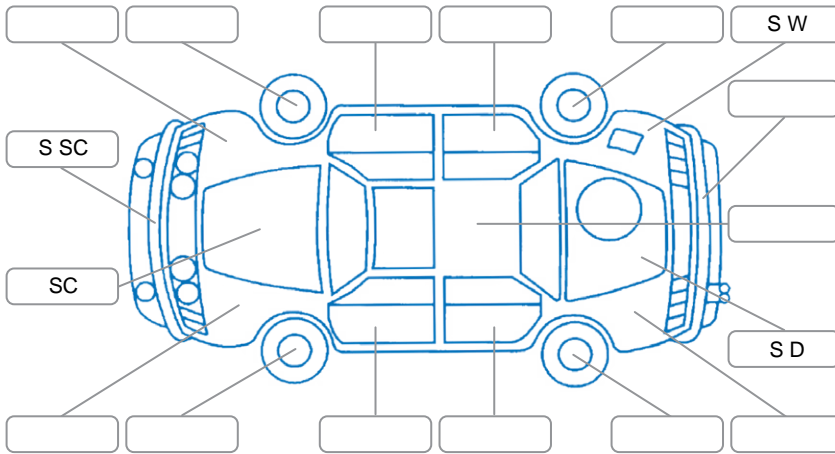

Report ID:	28,118,856	Version:	2
Created:	17 Apr 2026		

Make:	Ford	Model:	Ranger
Body Style:	Utility	Year:	2019
Rego No.:	MBT453	Rego Expiry:	30 Sep 2026
WoF Expiry:	30 Apr 2027	Odometer:	174,692 Kms
Good No.:	28118856	VIN:	MPBUMFF50KX207882
Next Service:	183800	Service History:	Yes

Key
 S = Scratch R = Rust C = Crack * = Decals W = Significant scuffs
 D = Dent PT = Paint defect P = Pin dent SC = Stone Chips

Note: some defects and blemishes may not be displayed in the diagram

Body Inspection Comments

Conditions During Body Inspection: Dry

Under Carriage and Under Bonnet Inspection Comments

Engine oil leaks left side, front cover area

Interior Comments

Seats:	Good
Carpets:	Good
Panels:	Good
Dashboard:	Good