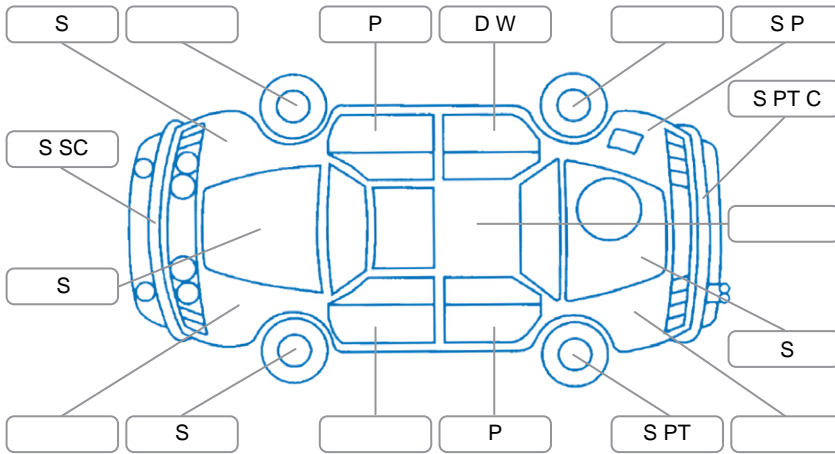

Key

S = Scratch R = Rust C = Crack * = Decals W = Significant scuffs
 D = Dent PT = Paint defect P = Pin dent SC = Stone Chips

Note: some defects and blemishes may not be displayed in the diagram

Body Inspection Comments

Rear right door handle does not sit flush with door.

Conditions During Body Inspection

Dry

Under Carriage and Under Bonnet Inspection Comments

Interior Comments

Seats:	Average
Carpets:	Average
Panels:	Average
Dashboard:	Average