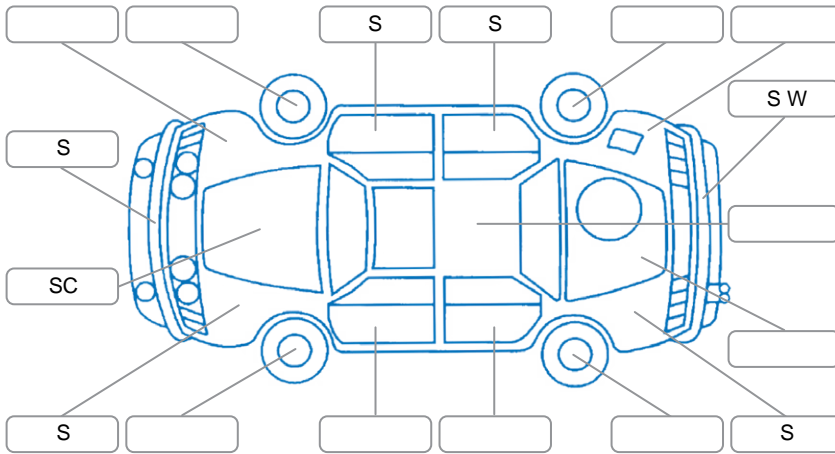

Report ID:	28,118,609	Version:	1
Created:	15 Apr 2026		

Make:	Suzuki	Model:	Swift
Body Style:	Hatchback	Year:	2021
Rego No.:	NLM891	Rego Expiry:	23 May 2026
WoF Expiry:	24 Apr 2027	Odometer:	52,014 Kms
Good No.:	28118609	VIN:	JSAAZC33S00401667
Next Service:	61000	Service History:	No

Key

S = Scratch R = Rust C = Crack * = Decals W = Significant scuffs
 D = Dent PT = Paint defect P = Pin dent SC = Stone Chips

Note: some defects and blemishes may not be displayed in the diagram

Body Inspection Comments