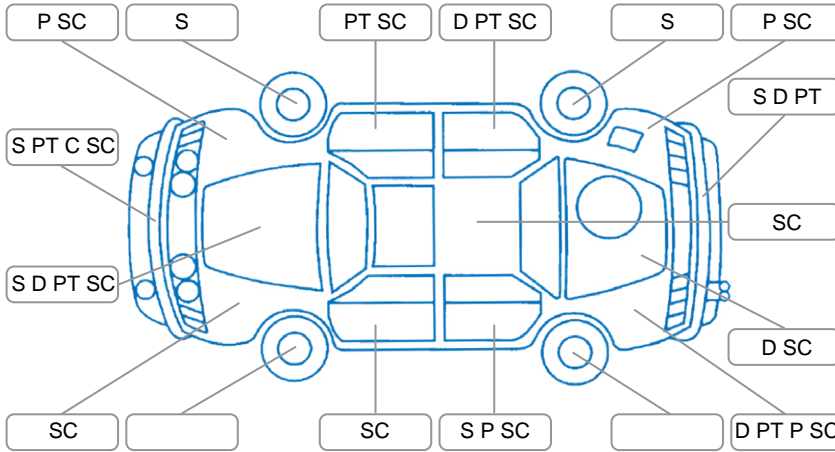

Report ID:	28,118,530	Version:	2
Created:	19 Apr 2026		

Make:	Honda	Model:	Odyssey
Body Style:	Wagon	Year:	2005
Rego No.:	HTS972	Rego Expiry:	20 Jun 2026
WoF Expiry:	25 Aug 2026	Odometer:	309,714 Kms
Good No.:	28118530	VIN:	7AT08G61X14100171
Next Service:	311,387 Kms	Service History:	No

Key

S = Scratch R = Rust C = Crack * = Decals W = Significant scuffs
 D = Dent PT = Paint defect P = Pin dent SC = Stone Chips

Note: some defects and blemishes may not be displayed in the diagram

Body Inspection Comments

Front bumper fits poorly on LH side.
 Spare wheel and tools rusty.

Conditions During Body Inspection Dry

Under Carriage and Under Bonnet Inspection Comments

Engine/transmission oil leak.
 Minor undercarriage surface rust.