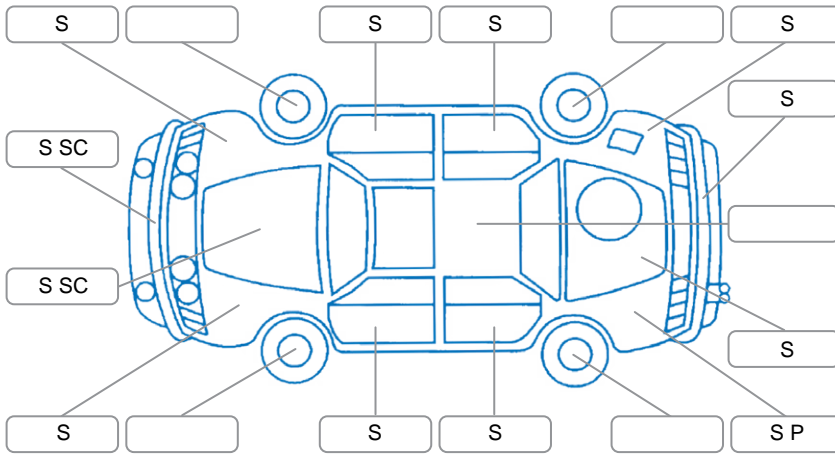

Report ID:	28,118,511	Version:	1
Created:	04 May 2026		

Make:	Hyundai	Model:	Ix35
Body Style:	SUV	Year:	2012
Rego No.:	GPY318	Rego Expiry:	09 Sep 2026
WoF Expiry:	18 May 2027	Odometer:	112,767 Kms
Good No.:	28118511	VIN:	KMHJU81CSDU627425
Next Service:	123,000 Kms	Service History:	Yes

**Key**  
 S = Scratch    R = Rust    C = Crack    \* = Decals    W = Significant scuffs  
 D = Dent    PT = Paint defect    P = Pin dent    SC = Stone Chips

Note: some defects and blemishes may not be displayed in the diagram