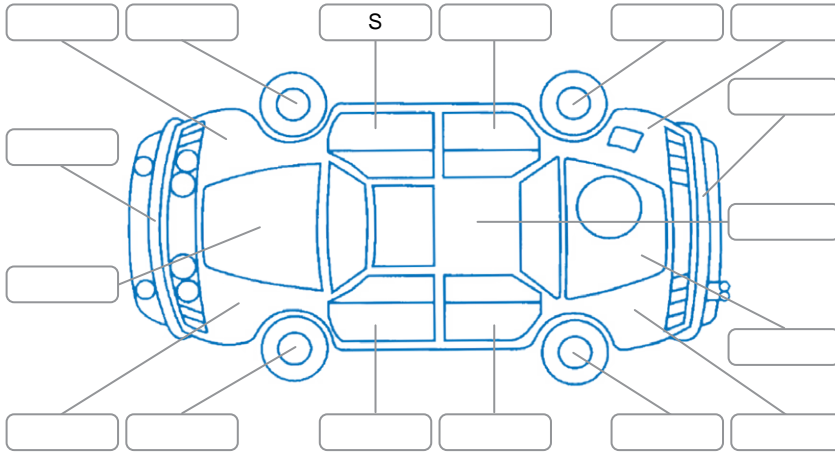

Report ID:	28,118,480	Version:	2
Created:	20 Apr 2026		

Make:	Mercedes-Benz	Model:	Sprinter
Body Style:	Van	Year:	2020
Rego No.:	MTS714	Rego Expiry:	24 Sep 2026
WoF Expiry:	13 Apr 2027	Odometer:	91,950 Kms
Good No.:	28118480	VIN:	WDB9076332P031976
Next Service:	131000	Service History:	No

Key
 S = Scratch R = Rust C = Crack * = Decals W = Significant scuffs
 D = Dent PT = Paint defect P = Pin dent SC = Stone Chips

Note: some defects and blemishes may not be displayed in the diagram

Body Inspection Comments

Has 3x remotes only 1 will work

Conditions During Body Inspection Dry

Under Carriage and Under Bonnet Inspection Comments

No under body inspection carried out

Interior Comments

Seats:	Good
Carpets:	Good
Panels:	Average
Dashboard:	Good