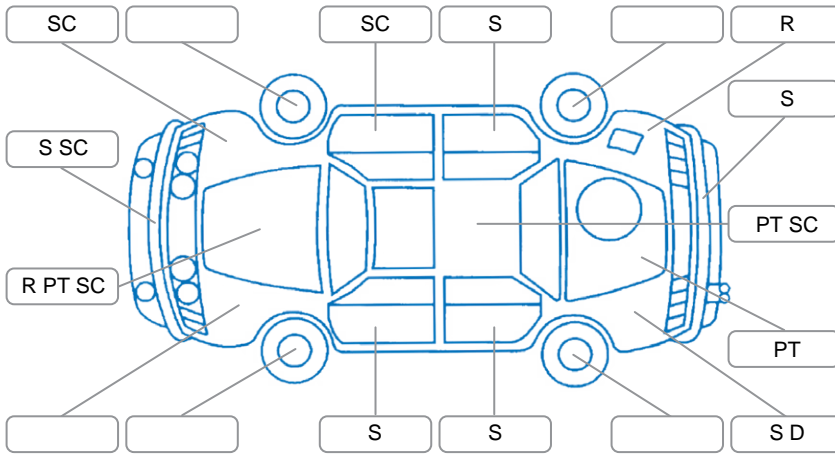

Report ID:	28,118,479	Version:	1
Created:	14 Apr 2026		

Make:	Mitsubishi	Model:	Airtrek
Body Style:	SUV	Year:	2005
Rego No.:	FZU434	Rego Expiry:	02 Oct 2026
WoF Expiry:	20 Mar 2027	Odometer:	292,632 Kms
Good No.:	28118479	VIN:	7AT0CJ3FX10600993
Next Service:	290000	Service History:	No

Key

S = Scratch R = Rust C = Crack * = Decals W = Significant scuffs
 D = Dent PT = Paint defect P = Pin dent SC = Stone Chips

Note: some defects and blemishes may not be displayed in the diagram

Body Inspection Comments

Surface rust in tailgate shut,

Conditions During Body Inspection

Dry

Under Carriage and Under Bonnet Inspection Comments

Oil seepage lower engine Area, surface rust on under body of Vehicle.

Interior Comments