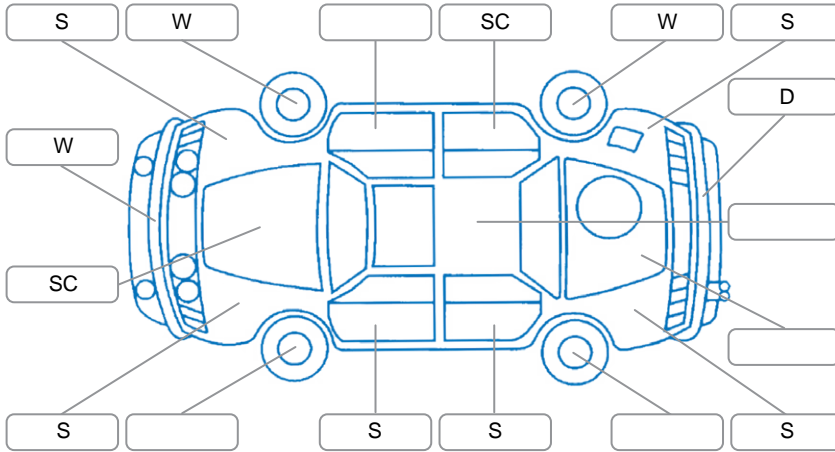

Report ID:	28,118,422	Version:	2
Created:	29 Apr 2026		

Make:	Toyota	Model:	Aurion
Body Style:	Sedan	Year:	2011
Rego No.:	FTM826	Rego Expiry:	08 Feb 2027
WoF Expiry:	17 Feb 2027	Odometer:	81,615 Kms
Good No.:	28118422	VIN:	6T153KK400X344152
Next Service:	17/2/27 or 95000km	Service History:	No

Key

S = Scratch R = Rust C = Crack * = Decals W = Significant scuffs
 D = Dent PT = Paint defect P = Pin dent SC = Stone Chips

Note: some defects and blemishes may not be displayed in the diagram

Body Inspection Comments

Stone chips in windscreen.

Conditions During Body Inspection

Dry

Under Carriage and Under Bonnet Inspection Comments

Interior Comments

Seats:	Good
Carpets:	Average
Panels:	Good
Dashboard:	Good

General Comments