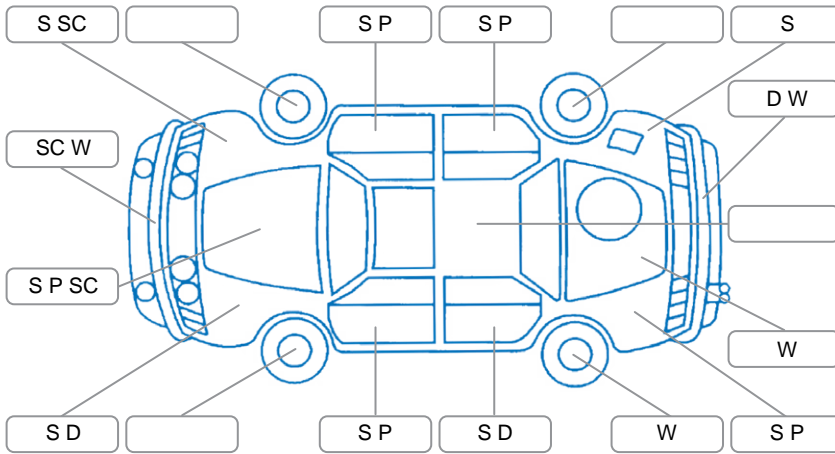

Report ID:	28,118,357	Version:	2
Created:	25 Jun 2026		

Make:	Honda	Model:	Odyssey
Body Style:	People Mover	Year:	2012
Rego No.:	GCC472	Rego Expiry:	23 Jan 2027
WoF Expiry:	23 Jan 2027	Odometer:	196,719 Kms
Good No.:	28118357	VIN:	JHMRB3850CC200358
Next Service:	29/10/25 or 19000km	Service History:	Yes

Key
 S = Scratch R = Rust C = Crack * = Decals W = Significant scuffs
 D = Dent PT = Paint defect P = Pin dent SC = Stone Chips

Note: some defects and blemishes may not be displayed in the diagram

Body Inspection Comments

Stone chips in windscreen.

Conditions During Body Inspection

Dry

Under Carriage and Under Bonnet Inspection Comments

Interior Comments

Seats:	Average
Carpets:	Average
Panels:	Average
Dashboard:	Good

General Comments

Vehicle drove well.
 Service due.

Road Conditions During Test Drive

Dry

Engine Timing Mechanism

Timing Chain

Evidence of Cam Belt Replacement

Yes No

Kms