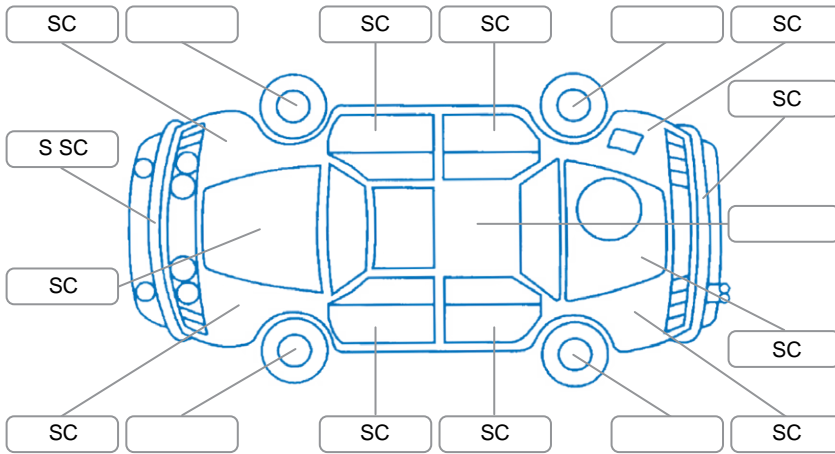

Report ID:	28,118,201	Version:	1
Created:	14 Apr 2026		

Make:	Toyota	Model:	Rav4
Body Style:	SUV	Year:	2016
Rego No.:	JSW897	Rego Expiry:	26 Nov 2026
WoF Expiry:	08 Nov 2026	Odometer:	229,996 Kms
Good No.:	28118201	VIN:	JTMWDREV60D073745
Next Service:	due	Service History:	No

Key
 S = Scratch R = Rust C = Crack * = Decals W = Significant scuffs
 D = Dent PT = Paint defect P = Pin dent SC = Stone Chips

Note: some defects and blemishes may not be displayed in the diagram

Body Inspection Comments

Front and rear tyres major inner edge wear/

Conditions During Body Inspection Wet

Under Carriage and Under Bonnet Inspection Comments

2wd/engine oil seepage/

Interior Comments

Seats:	Average
Carpets:	Average
Panels:	Average
Dashboard:	Average