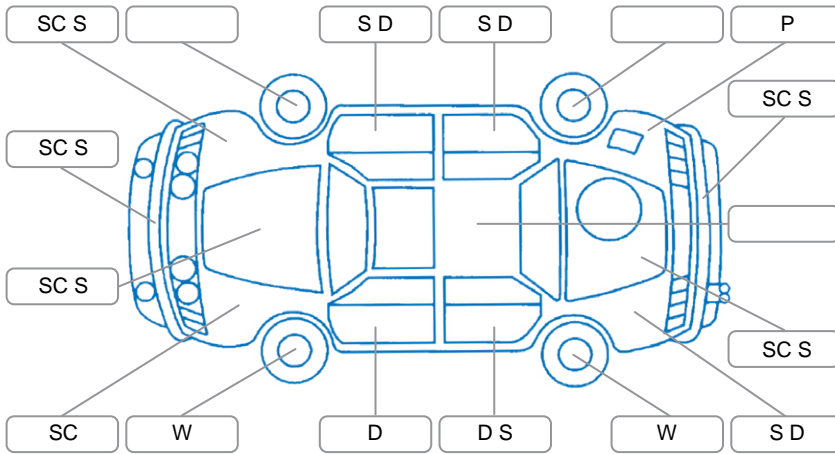

Report ID:	28,118,168	Version:	2
Created:	01 May 2026		

Make:	KIA	Model:	Sorento
Body Style:	SUV	Year:	2023
Rego No.:	PSF179	Rego Expiry:	17 Jul 2026
WoF Expiry:	10 Apr 2027	Odometer:	48,650 Kms
Good No.:	28118168	VIN:	KNARH81BWP5179861
Next Service:	58,000 kms	Service History:	Yes

**Key**  
 S = Scratch    R = Rust    C = Crack    \* = Decals    W = Significant scuffs  
 D = Dent    PT = Paint defect    P = Pin dent    SC = Stone Chips

Note: some defects and blemishes may not be displayed in the diagram

### Body Inspection Comments

3rd row right rear seat belt damage, left rear tyre sidewall damage, headliner stain,

Conditions During Body Inspection: Wet