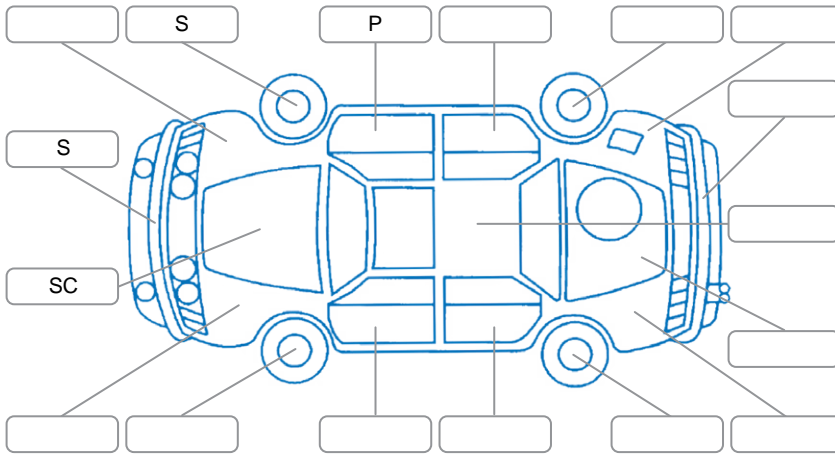

Report ID:	28,118,152	Version:	2
Created:	22 Apr 2026		

Make:	Hyundai	Model:	Santa FE
Body Style:	SUV	Year:	2014
Rego No.:	HUF917	Rego Expiry:	01 Jul 2026
WoF Expiry:	05 May 2027	Odometer:	155,501 Kms
Good No.:	28118152	VIN:	KMHST81XSEU362599
Next Service:	165,455kms	Service History:	No

**Key**  
 S = Scratch    R = Rust    C = Crack    \* = Decals    W = Significant scuffs  
 D = Dent    PT = Paint defect    P = Pin dent    SC = Stone Chips

Note: some defects and blemishes may not be displayed in the diagram