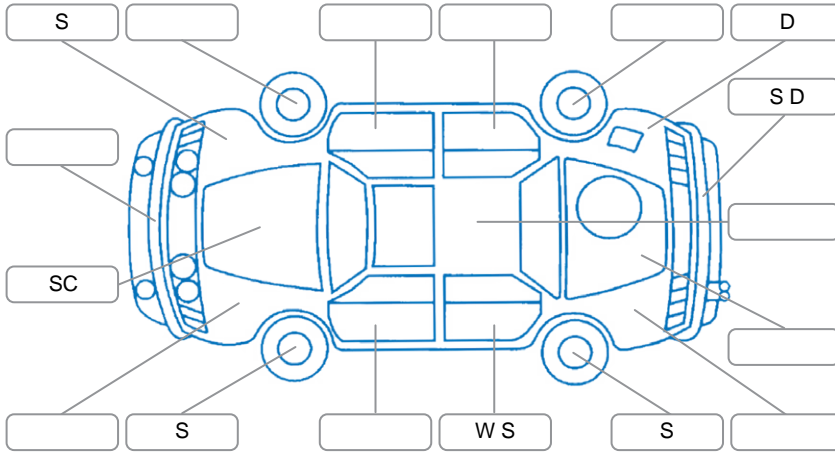

Report ID:	28,117,995	Version:	4
Created:	22 Apr 2026		

Make:	Toyota	Model:	Highlander
Body Style:	SUV	Year:	2021
Rego No.:	RCJ526	Rego Expiry:	01 Jan 2027
WoF Expiry:	29 Apr 2027	Odometer:	91,584 Kms
Good No.:	28117995	VIN:	5TDLB3CH50S048116
Next Service:	101000 kms	Service History:	Yes

**Key**

S = Scratch    R = Rust    C = Crack    \* = Decals    W = Significant scuffs  
 D = Dent    PT = Paint defect    P = Pin dent    SC = Stone Chips

Note: some defects and blemishes may not be displayed in the diagram