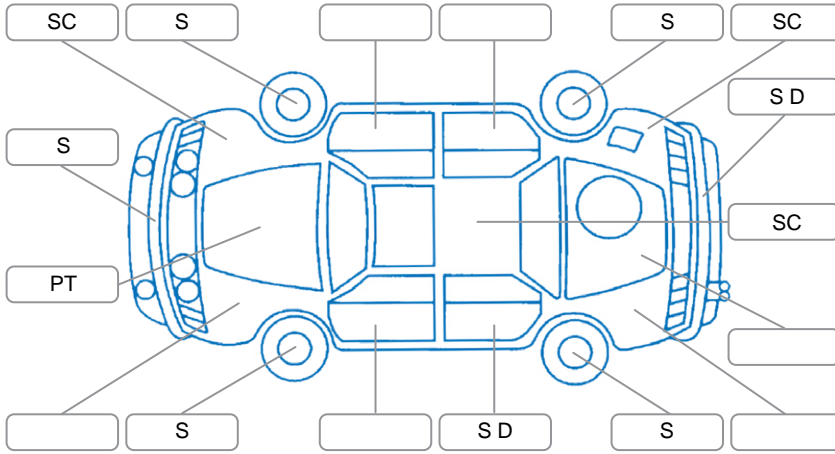

Report ID:	28,117,953	Version:	1
Created:	14 Apr 2026		

Make:	Toyota	Model:	Prius
Body Style:	Hatchback	Year:	2009
Rego No.:	PHM613	Rego Expiry:	22 Jun 2026
WoF Expiry:	09 Apr 2027	Odometer:	100,039 Kms
Good No.:	28117953	VIN:	7AT0H637X22108020
Next Service:	103000 kms	Service History:	No

Key
 S = Scratch R = Rust C = Crack * = Decals W = Significant scuffs
 D = Dent PT = Paint defect P = Pin dent SC = Stone Chips

Note: some defects and blemishes may not be displayed in the diagram

Body Inspection Comments