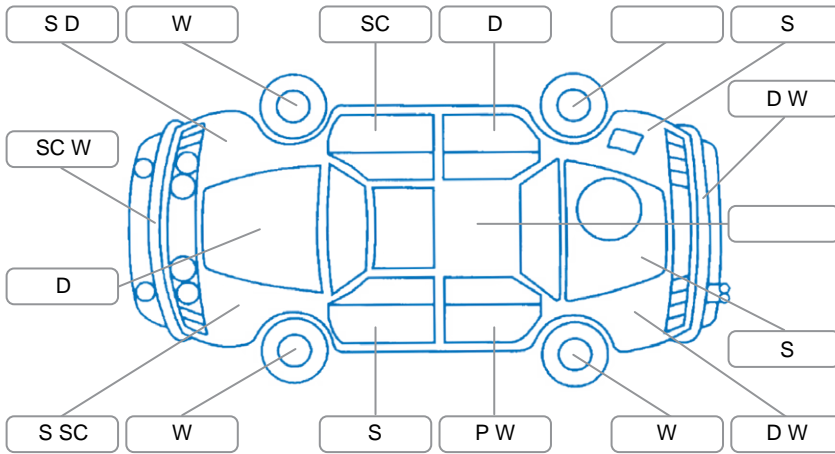

Report ID:	28,117,930	Version:	1
Created:	16 Apr 2026		

Make:	Holden	Model:	Cruze
Body Style:	Sedan	Year:	2016
Rego No.:	KDA744	Rego Expiry:	09 Jan 2027
WoF Expiry:	24 Oct 2026	Odometer:	146,850 Kms
Good No.:	28117930	VIN:	6G1PE5EM4GL244991
Next Service:		Service History:	No

Key
 S = Scratch R = Rust C = Crack * = Decals W = Significant scuffs
 D = Dent PT = Paint defect P = Pin dent SC = Stone Chips

Note: some defects and blemishes may not be displayed in the diagram

Body Inspection Comments

Drivers door check strap clicking
 Windscreen stone chip in CVA

Conditions During Body Inspection: Dry

Under Carriage and Under Bonnet Inspection Comments

Engine oil leak

Interior Comments

Seats:	Average
Carpets:	Average
Panels:	Average
Dashboard:	Average