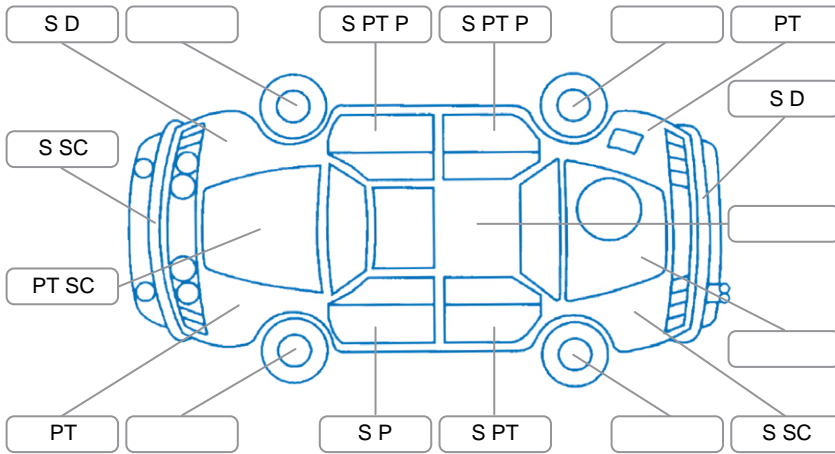

Report ID:	28,117,768	Version:	2
Created:	15 Apr 2026		

Make:	Toyota	Model:	Landcruiser Prado
Body Style:	Wagon	Year:	1998
Rego No.:	HBQ465	Rego Expiry:	16 Mar 2026
WoF Expiry:	08 Jul 2026	Odometer:	371,340 Kms
Good No.:	28117768	VIN:	7A8H62L0707101444
Next Service:	Overdue	Service History:	No

Key

S = Scratch R = Rust C = Crack * = Decals W = Significant scuffs
 D = Dent PT = Paint defect P = Pin dent SC = Stone Chips

Note: some defects and blemishes may not be displayed in the diagram

Body Inspection Comments

Conditions During Body Inspection: Dry

Under Carriage and Under Bonnet Inspection Comments

oil leaks.

Interior Comments

Seats:	Poor
Carpets:	Average
Panels:	Average
Dashboard:	Average

General Comments

Air Con not cold. Aerial broken. Both left windows not working.