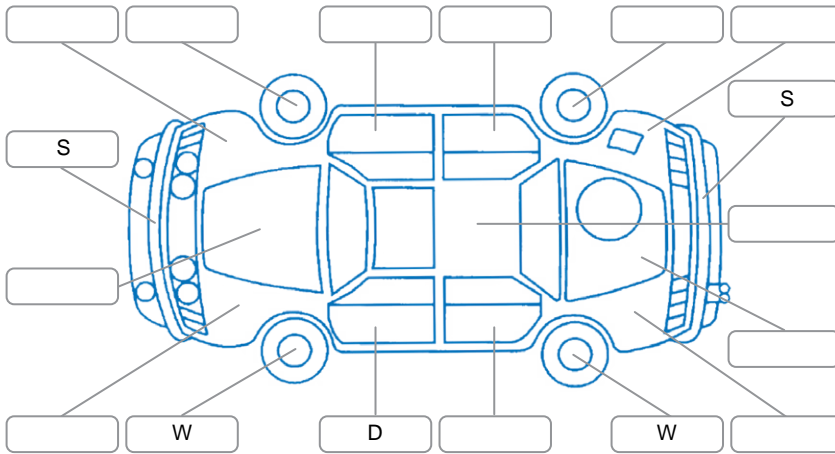

Report ID:	28,117,734	Version:	1
Created:	16 Apr 2026		

Make:	Toyota	Model:	Corolla
Body Style:	Hatchback	Year:	2019
Rego No.:	MPF921	Rego Expiry:	11 Dec 2026
WoF Expiry:	11 Dec 2026	Odometer:	52,852 Kms
Good No.:	28117734	VIN:	JTNK43BE903082697
Next Service:	65,000 kms	Service History:	Yes

Key
 S = Scratch R = Rust C = Crack * = Decals W = Significant scuffs
 D = Dent PT = Paint defect P = Pin dent SC = Stone Chips

Note: some defects and blemishes may not be displayed in the diagram

Body Inspection Comments