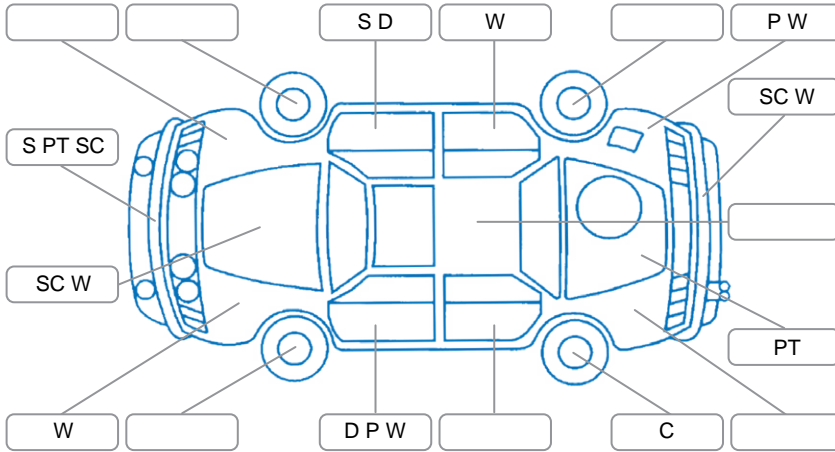

Report ID:	28,117,618	Version:	1
Created:	14 Apr 2026		

Make:	Toyota	Model:	Caldina
Body Style:	Wagon	Year:	2004
Rego No.:	HER111	Rego Expiry:	07 Jan 2027
WoF Expiry:	08 Sep 2026	Odometer:	271,750 Kms
Good No.:	28117618	VIN:	7AT0H624X13016147
Next Service:	276000km	Service History:	No

Key

S = Scratch R = Rust C = Crack * = Decals W = Significant scuffs
 D = Dent PT = Paint defect P = Pin dent SC = Stone Chips

Note: some defects and blemishes may not be displayed in the diagram

Body Inspection Comments

Chips in windscreen .

Conditions During Body Inspection

Dry

Under Carriage and Under Bonnet Inspection Comments

Engine and Transmission oil leaks.

Interior Comments

Seats:	Good
Carpets:	front floor carpet has wear.
Panels:	Good
Dashboard:	Good