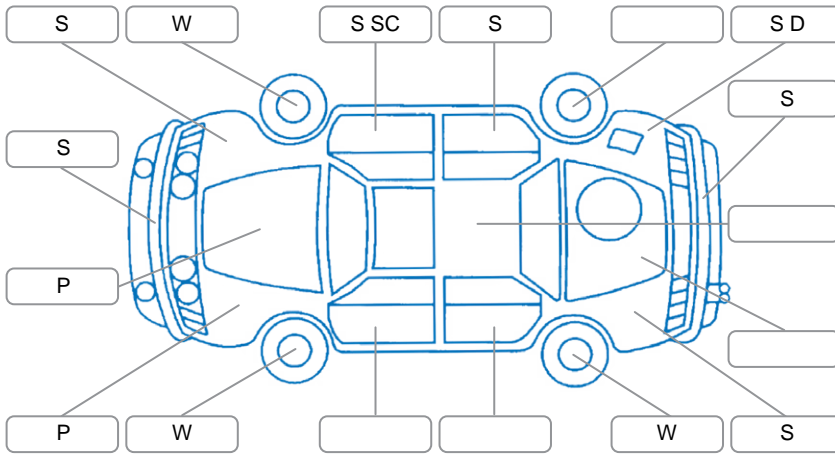

Report ID:	28,117,602	Version:	1
Created:	14 Apr 2026		

Make:	Peugeot	Model:	208
Body Style:	Hatchback	Year:	2015
Rego No.:	JFG165	Rego Expiry:	09 Jan 2027
WoF Expiry:	22 Sep 2026	Odometer:	105,170 Kms
Good No.:	28117602	VIN:	VF3CCHMZ0EW021013
Next Service:	112,200 kms	Service History:	No

**Key**  
 S = Scratch    R = Rust    C = Crack    \* = Decals    W = Significant scuffs  
 D = Dent    PT = Paint defect    P = Pin dent    SC = Stone Chips

Note: some defects and blemishes may not be displayed in the diagram