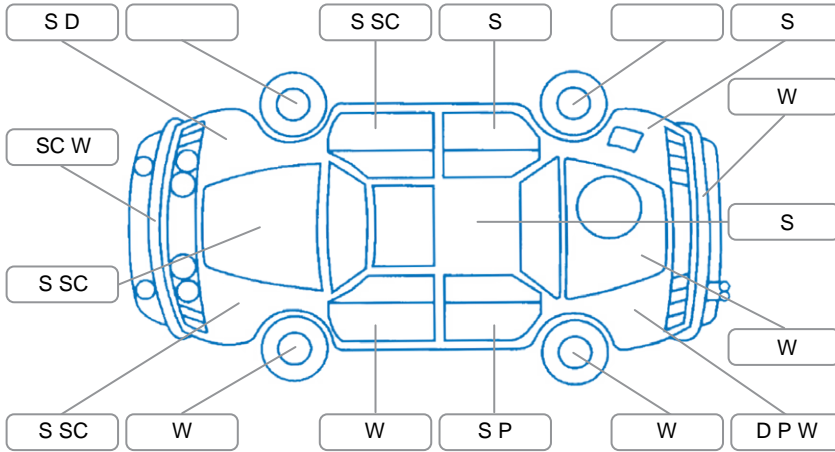

Report ID:	28,117,591	Version:	1
Created:	16 Apr 2026		

Make:	Honda	Model:	CRV
Body Style:	Wagon	Year:	2006
Rego No.:	JSB520	Rego Expiry:	03 Oct 2026
WoF Expiry:	01 Oct 2026	Odometer:	183,110 Kms
Good No.:	28117591	VIN:	7AT08G7HX16104092
Next Service:	18768	Service History:	No

**Key**

S = Scratch    R = Rust    C = Crack    \* = Decals    W = Significant scuffs  
 D = Dent    PT = Paint defect    P = Pin dent    SC = Stone Chips

Note: some defects and blemishes may not be displayed in the diagram

**Body Inspection Comments**

Windscreen stone chip in CVA

Conditions During Body Inspection

Dry

**Under Carriage and Under Bonnet Inspection Comments**

**Interior Comments**

Seats:	Average
Carpets:	Average
Panels:	Average
Dashboard:	Average